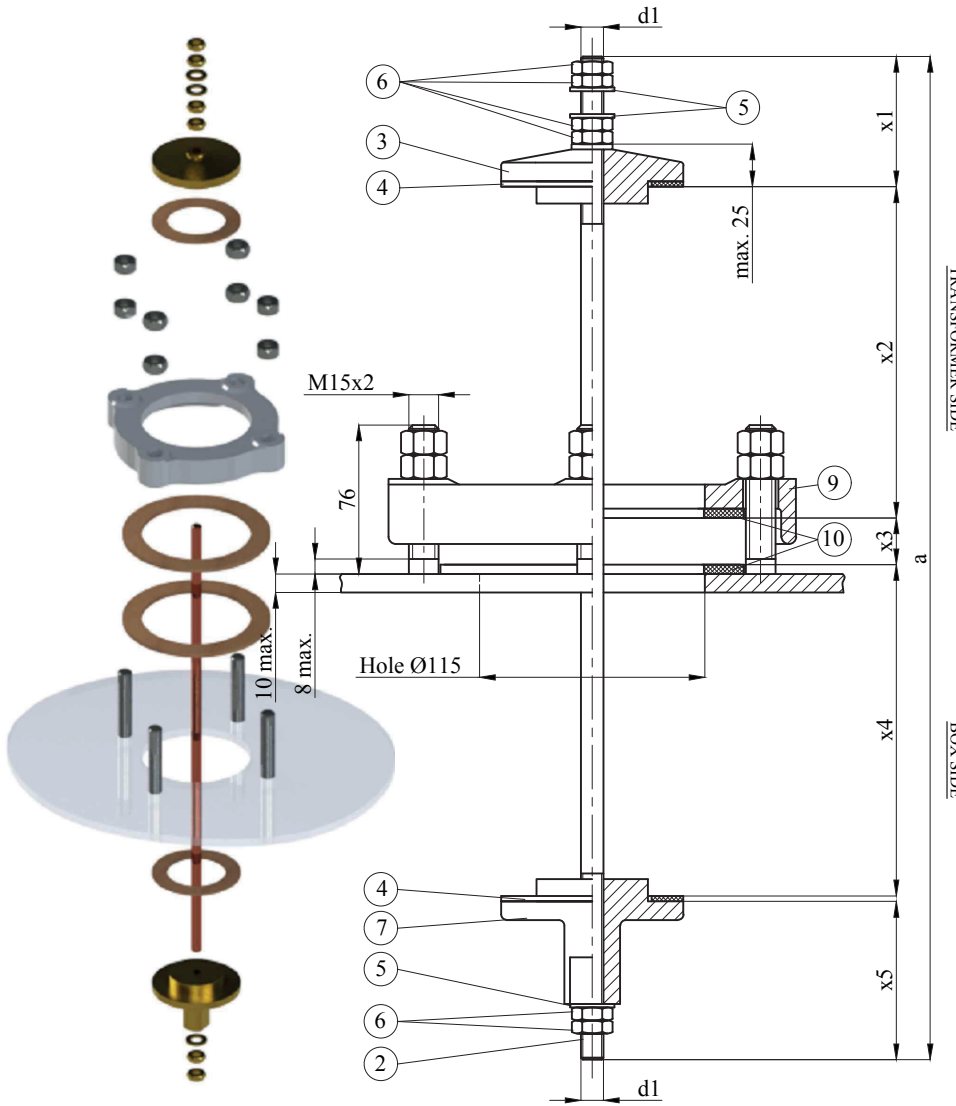

CB3M Cable Box Bushing
BS 2562 36 kV 250 A

POS.	PCS.	DESCRIPTION
10	2	Flange Gasket
9	1	Fixing Ring (Aluminium)
7	1	Brass Closing Piece
6	6	Brass Lock Nut DIN 936
5	3	Brass Washer DIN 125
4	2	Gasket
3	1	Brass Locking Plate
2	1	Copper Stem

Insulation Levels acc. to IEC 60137:2017		
1	Lightning Impulse Withstand Voltage (BIL) (kV)	170

"Fixing Ring Details"

***All dimensions are "mm"

Type	Description	a	d1	x1	x2	x3	x4	x5
36 / 250A	Fixing Ring (Aluminium)	539	M12x1,75	70	178	25	178	85