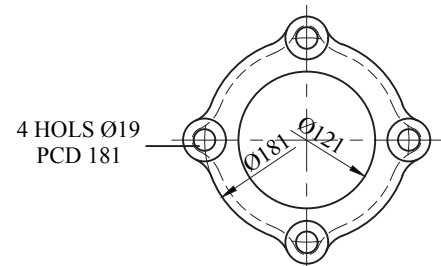

CB3M Cable Box Bushing
BS 2562 36 kV 250 A

POS.	PCS.	DESCRIPTION
10	2	Flange Gasket
9	1	Fixing Ring (Aluminium)
7	1	Brass Closing Piece
6	6	Brass Lock Nut DIN 936
5	3	Brass Washer DIN 125
4	2	Gasket
3	1	Brass Locking Plate
2	1	Copper Stem

Insulation Levels acc. to IEC 60137:2017		
1	Lightning Impulse Withstand Voltage (BIL) (kV)	170

"Fixing Ring Details"

***All dimensions are "mm"

Type	Description	a	d1	x1	x2	x3	x4	x5
36 / 250A	Fixing Ring (Aluminium)	539	M12x1,75	70	178	25	178	85