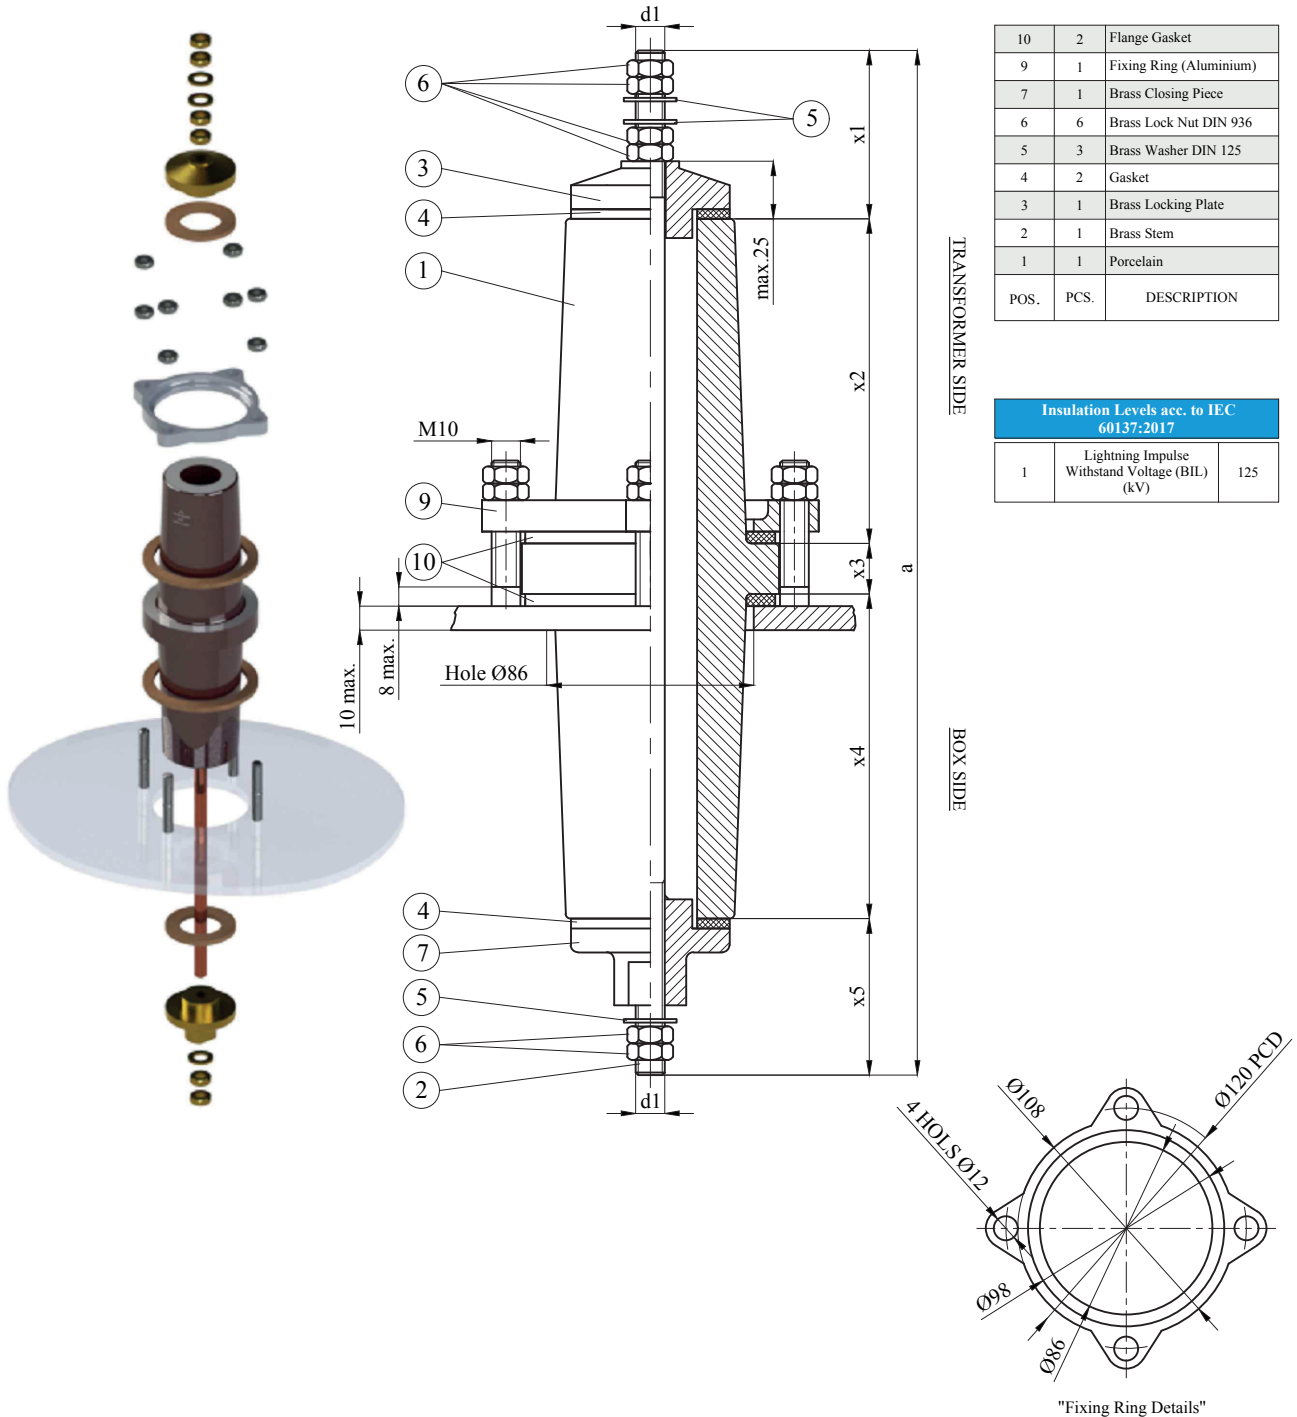

CB6M Cable Box Bushing
BS 2562 24 kV 250 A

***All dimensions are "mm"

| Type | Description | a | d1 | x1 | x2 | x3 | x4 | x5 | Weight (-kg) |
|-----------|-------------------------|-----|----------|----|-----|----|-----|----|--------------|
| 24 / 250A | Fixing Ring (Aluminium) | 426 | M12x1,75 | 70 | 135 | 21 | 135 | 65 | 3.9 |